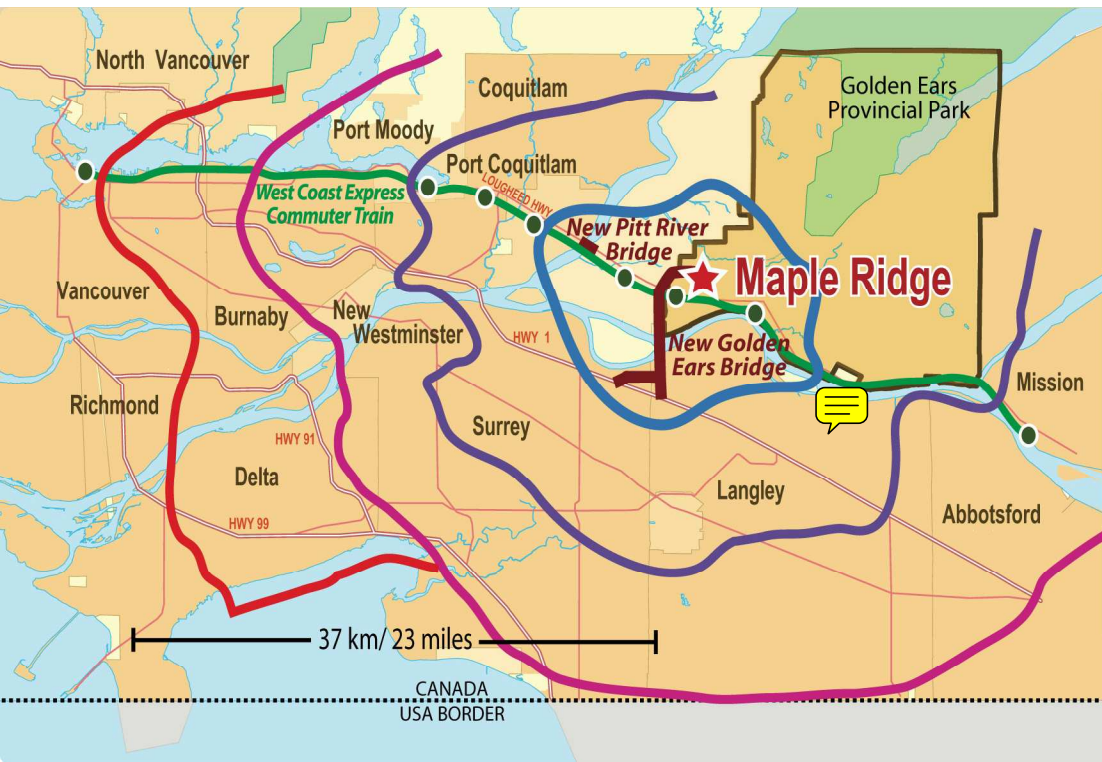

Commuting Times with new Golden Ears Bridge and Pitt River Bridge

MAPLE RIDGE COMMUTING TIMES WITH NEW GOLDEN EARS BRIDGE AND NEW PITT RIVER BRIDGE

BLUE	5-10 MINUTES (parts of Langley, Surrey and Port Coquitlam)
PURPLE	10-20 MINUTES (Surrey, Langley, Coquitlam and Port Coquitlam)
MAGENTA	20-30 MINUTES (Burnaby, all of Surrey, Langley, and parts of Delta)
RED	30-40 MINUTES (Vancouver, Burnaby, Delta, and parts of Richmond)
GREEN LINE	0-50 MINUTES (West Coast Express commute to Vancouver is 50 minutes)

* Commuting Times indicated are peak midday commutes.
SOURCE: TransLink, Greater Vancouver Transportation Authority (2004)